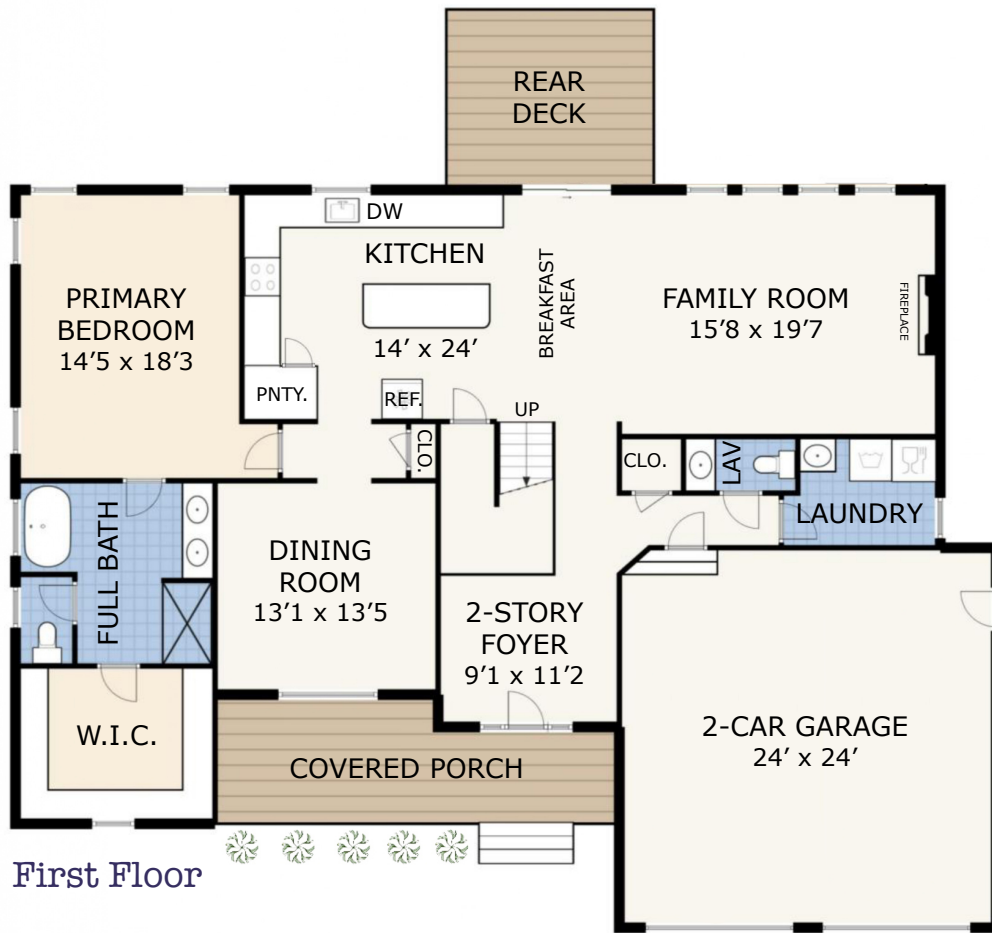

2,620 SF

*Square footage is approximate. Buyer to perform due diligence to verify.

All dimensions and square footage are approximate. Not drawn to scale. Floor plans are presented for marketing purposes only. Buyer should perform due diligence. ©2025 www.MPL.photo | 617.828.4127

Page
1 of 2

The Willow

Millis, Massachusetts

Proudly presented by:
JEFFREY GERMAGIAN
 508.395.0778 direct | jeffrey53@gmail.com
KATHY GRUTTADAURIA
 508.245.9221 direct | kgrutt@erakey.com

TOTAL SQUARE FOOTAGE:
2,620 SF

*Square footage is approximate. Buyer to perform due diligence to verify.

All dimensions and square footage are approximate. Not drawn to scale. Floor plans are presented for marketing purposes only. Buyer should perform due diligence. ©2025 www.MPL.photo | 617.828.4127